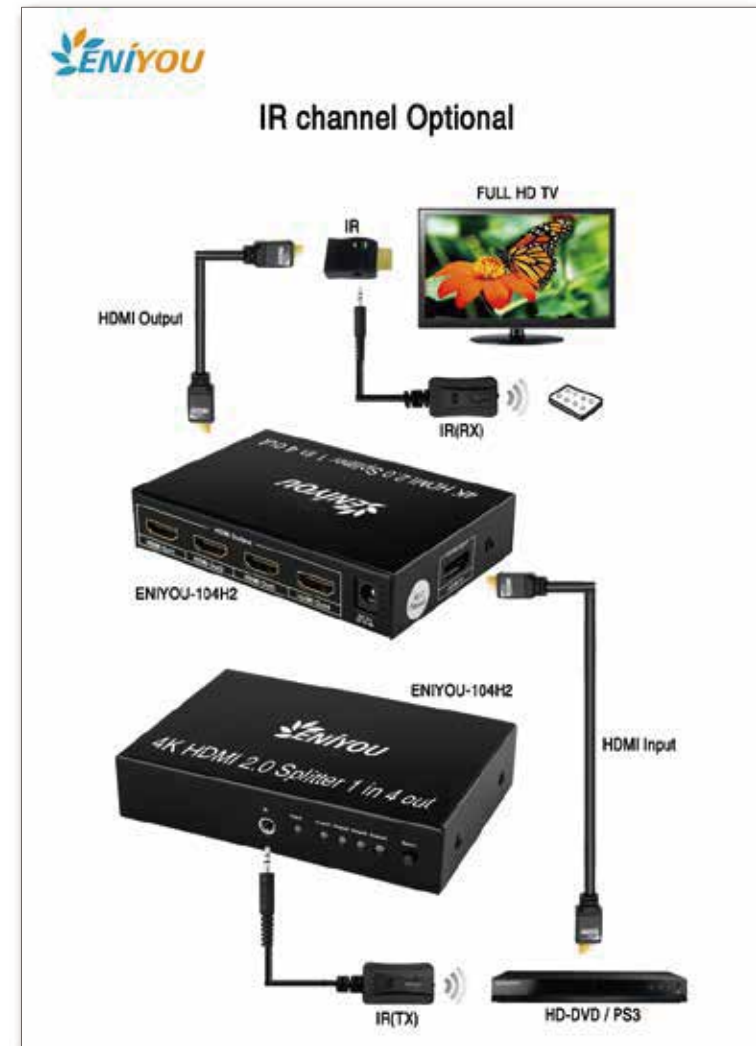

Introduction to the enterprise's product line

Coltech Background and Products Line Introduction

03 Product line : VGA Splitter \ HDMI Products